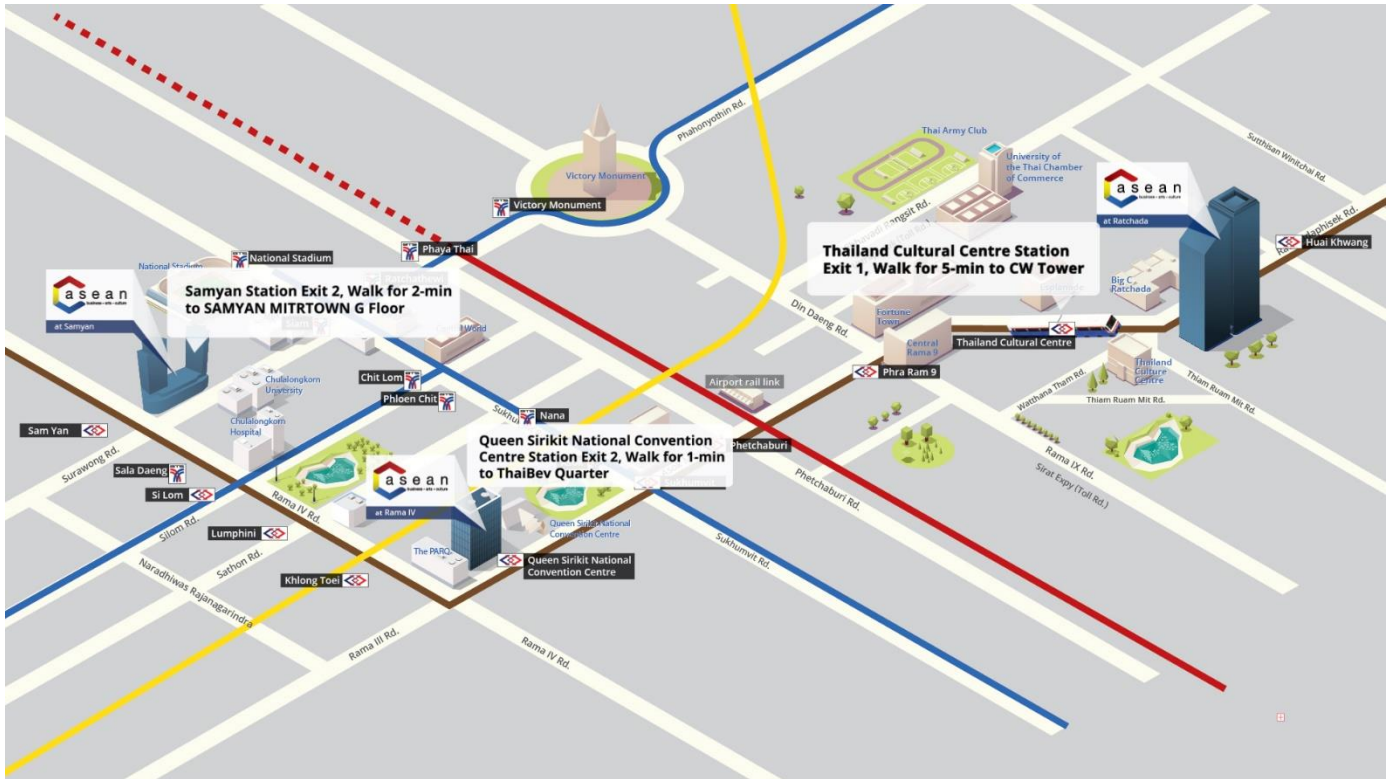

Map of the Meeting location  
(3<sup>th</sup> Floor, C-asean, ThaiBev Quarter)

Transportation

- MRT : Queen Sirikit National Convention Centre Station exit 2 walk to C-asean Rama IV 50m.
- BTS : Asok station exit 3 connect MRT station
- Airport Rail Link : Makkasan Station and take a taxi to C-asean (15 minutes drive)