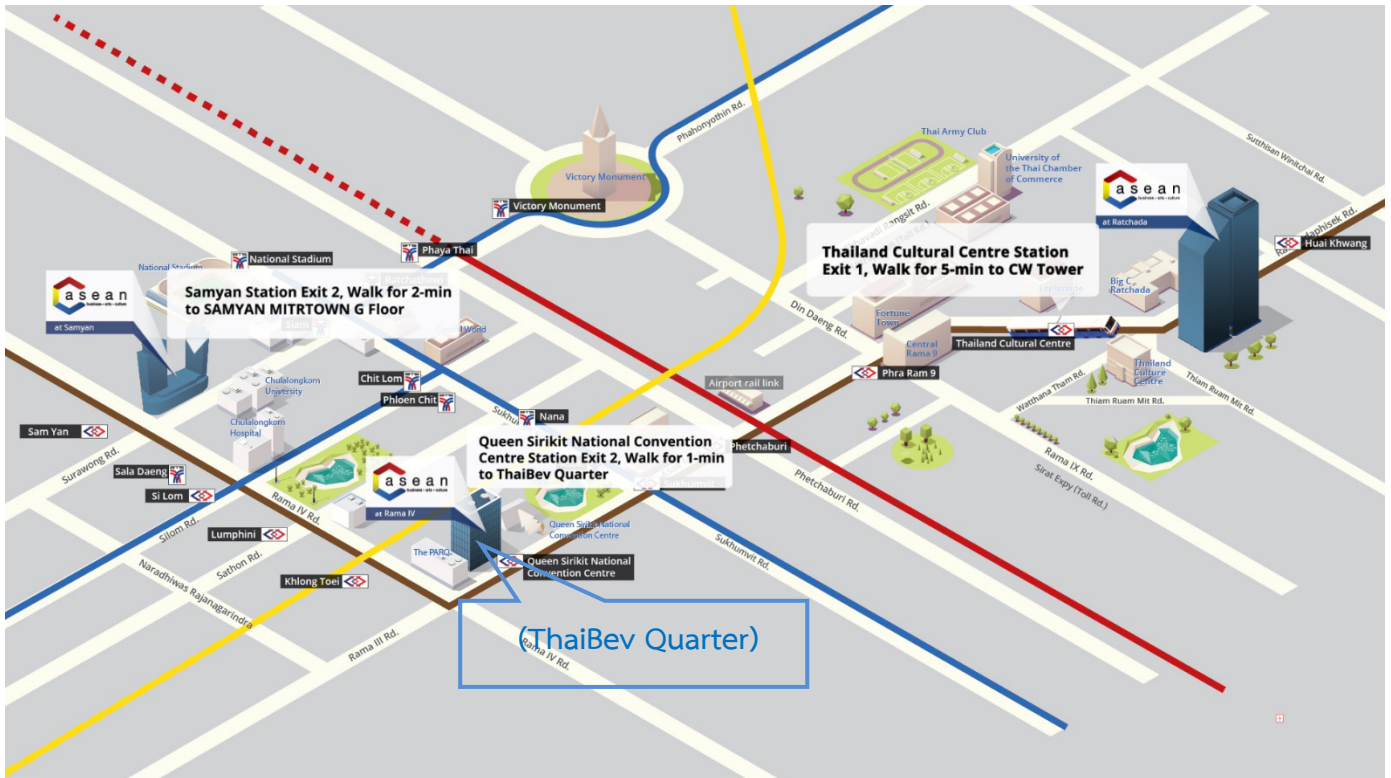

Map of the Meeting location
(3th Floor, C ASEAN, ThaiBev Quarter)

Transportation

- MRT : Queen Sirikit National Convention Centre Station exit 2 walk to C-asean Rama IV 50m.
- BTS : Asok station exit 3 connect MRT station
- Airport Rail Link : Makkasan Station and take a taxi to C-asean (15 minutes drive)