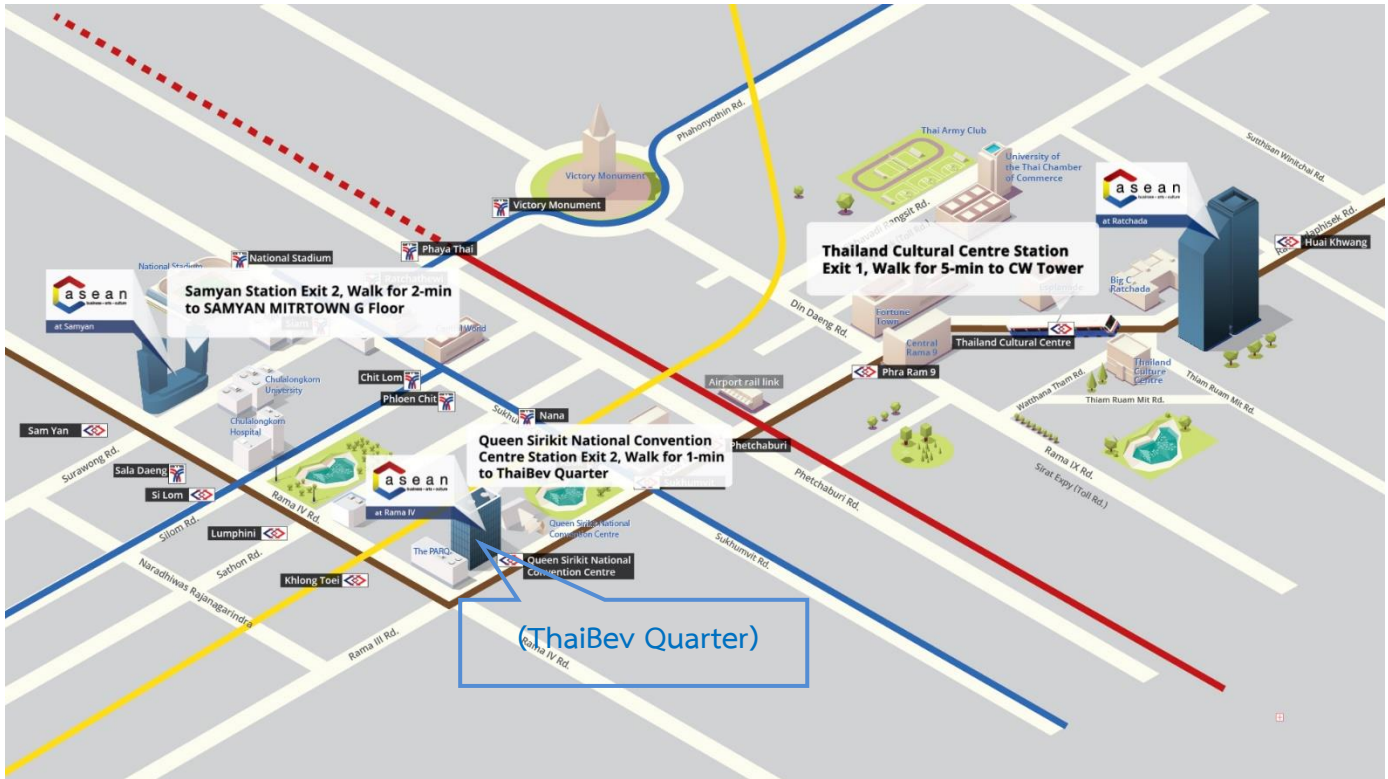

Map of the Meeting location
(3th Floor, C ASEAN, ThaiBev Quarter)

Transportation

- MRT : Queen Sirikit National Convention Centre Station exit 2 walk to C-asean Rama IV 50m.
- BTS : Asok station exit 3 connect MRT station
- Airport Rail Link : Makkasan Station and take a taxi to C-asean (15 minutes drive)