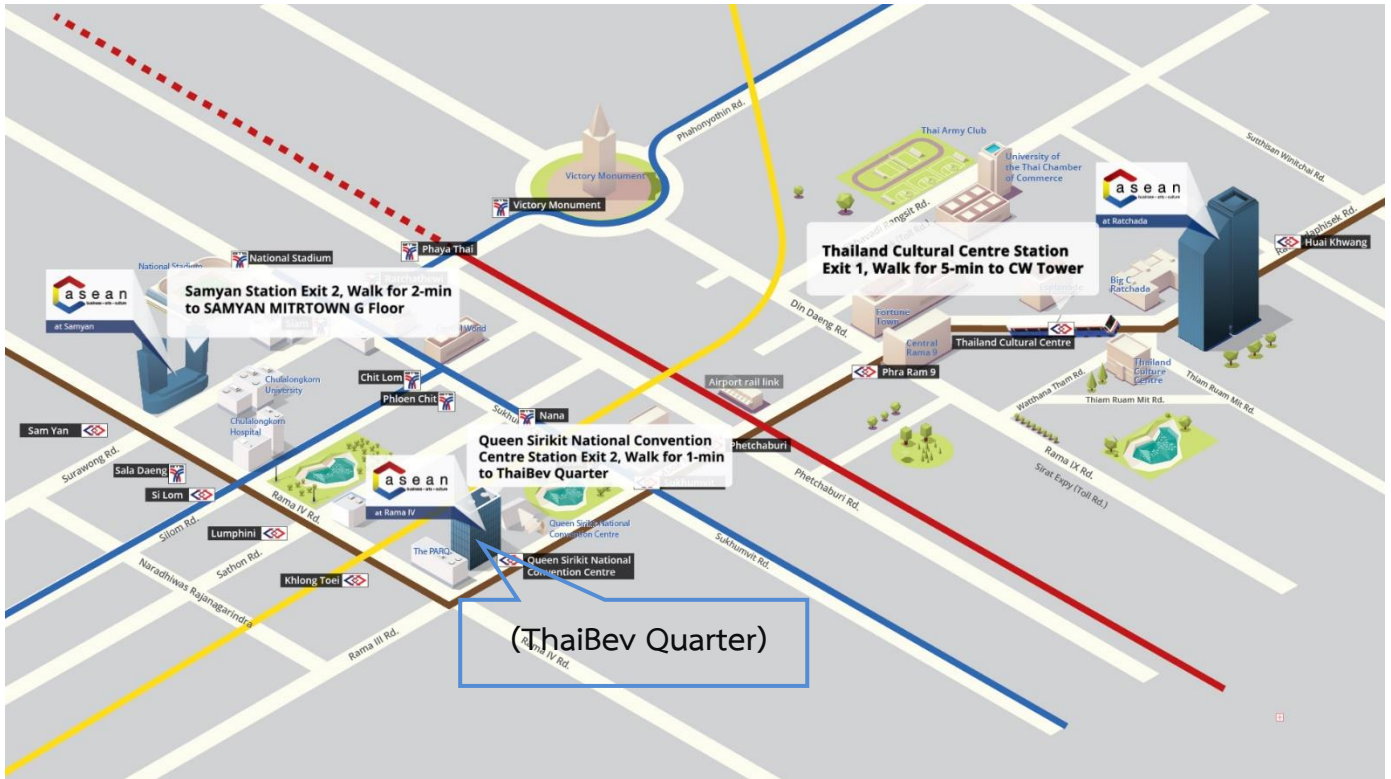

Map of the Meeting location
(Seminar Room 301, 3th Floor, C ASEAN, ThaiBev Quarter)

Transportation

- MRT : Queen Sirikit National Convention Centre Station exit 2 walk to C-asean Rama IV 50m.
- BTS : Asok station exit 3 connect MRT station
- Airport Rail Link : Makkasan Station and take a taxi to C-asean (15 minutes drive)