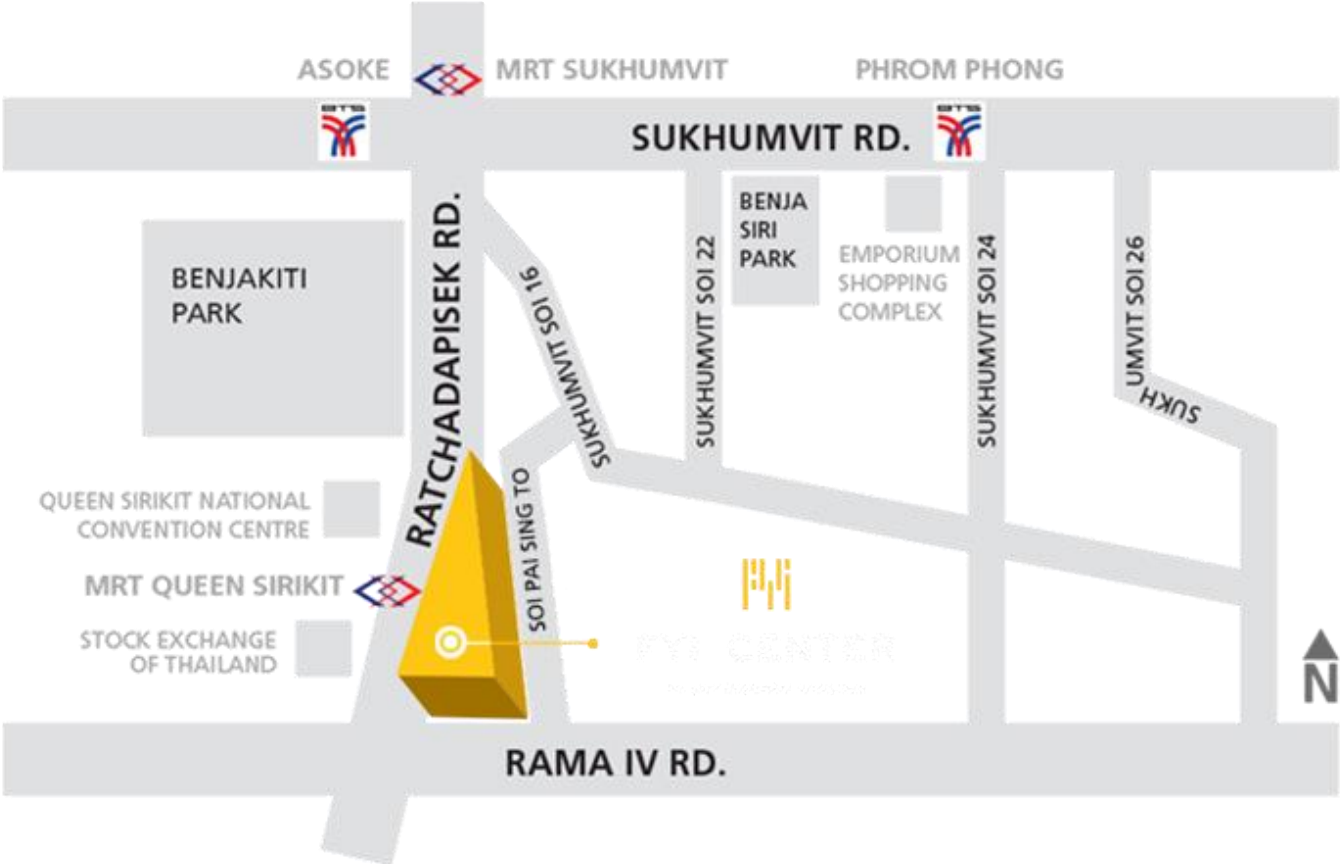

**Location map of FYI Center**

**How to access FYI Center**

- **MRT:** Queen Sirikit National Convention Center station (exit 1)